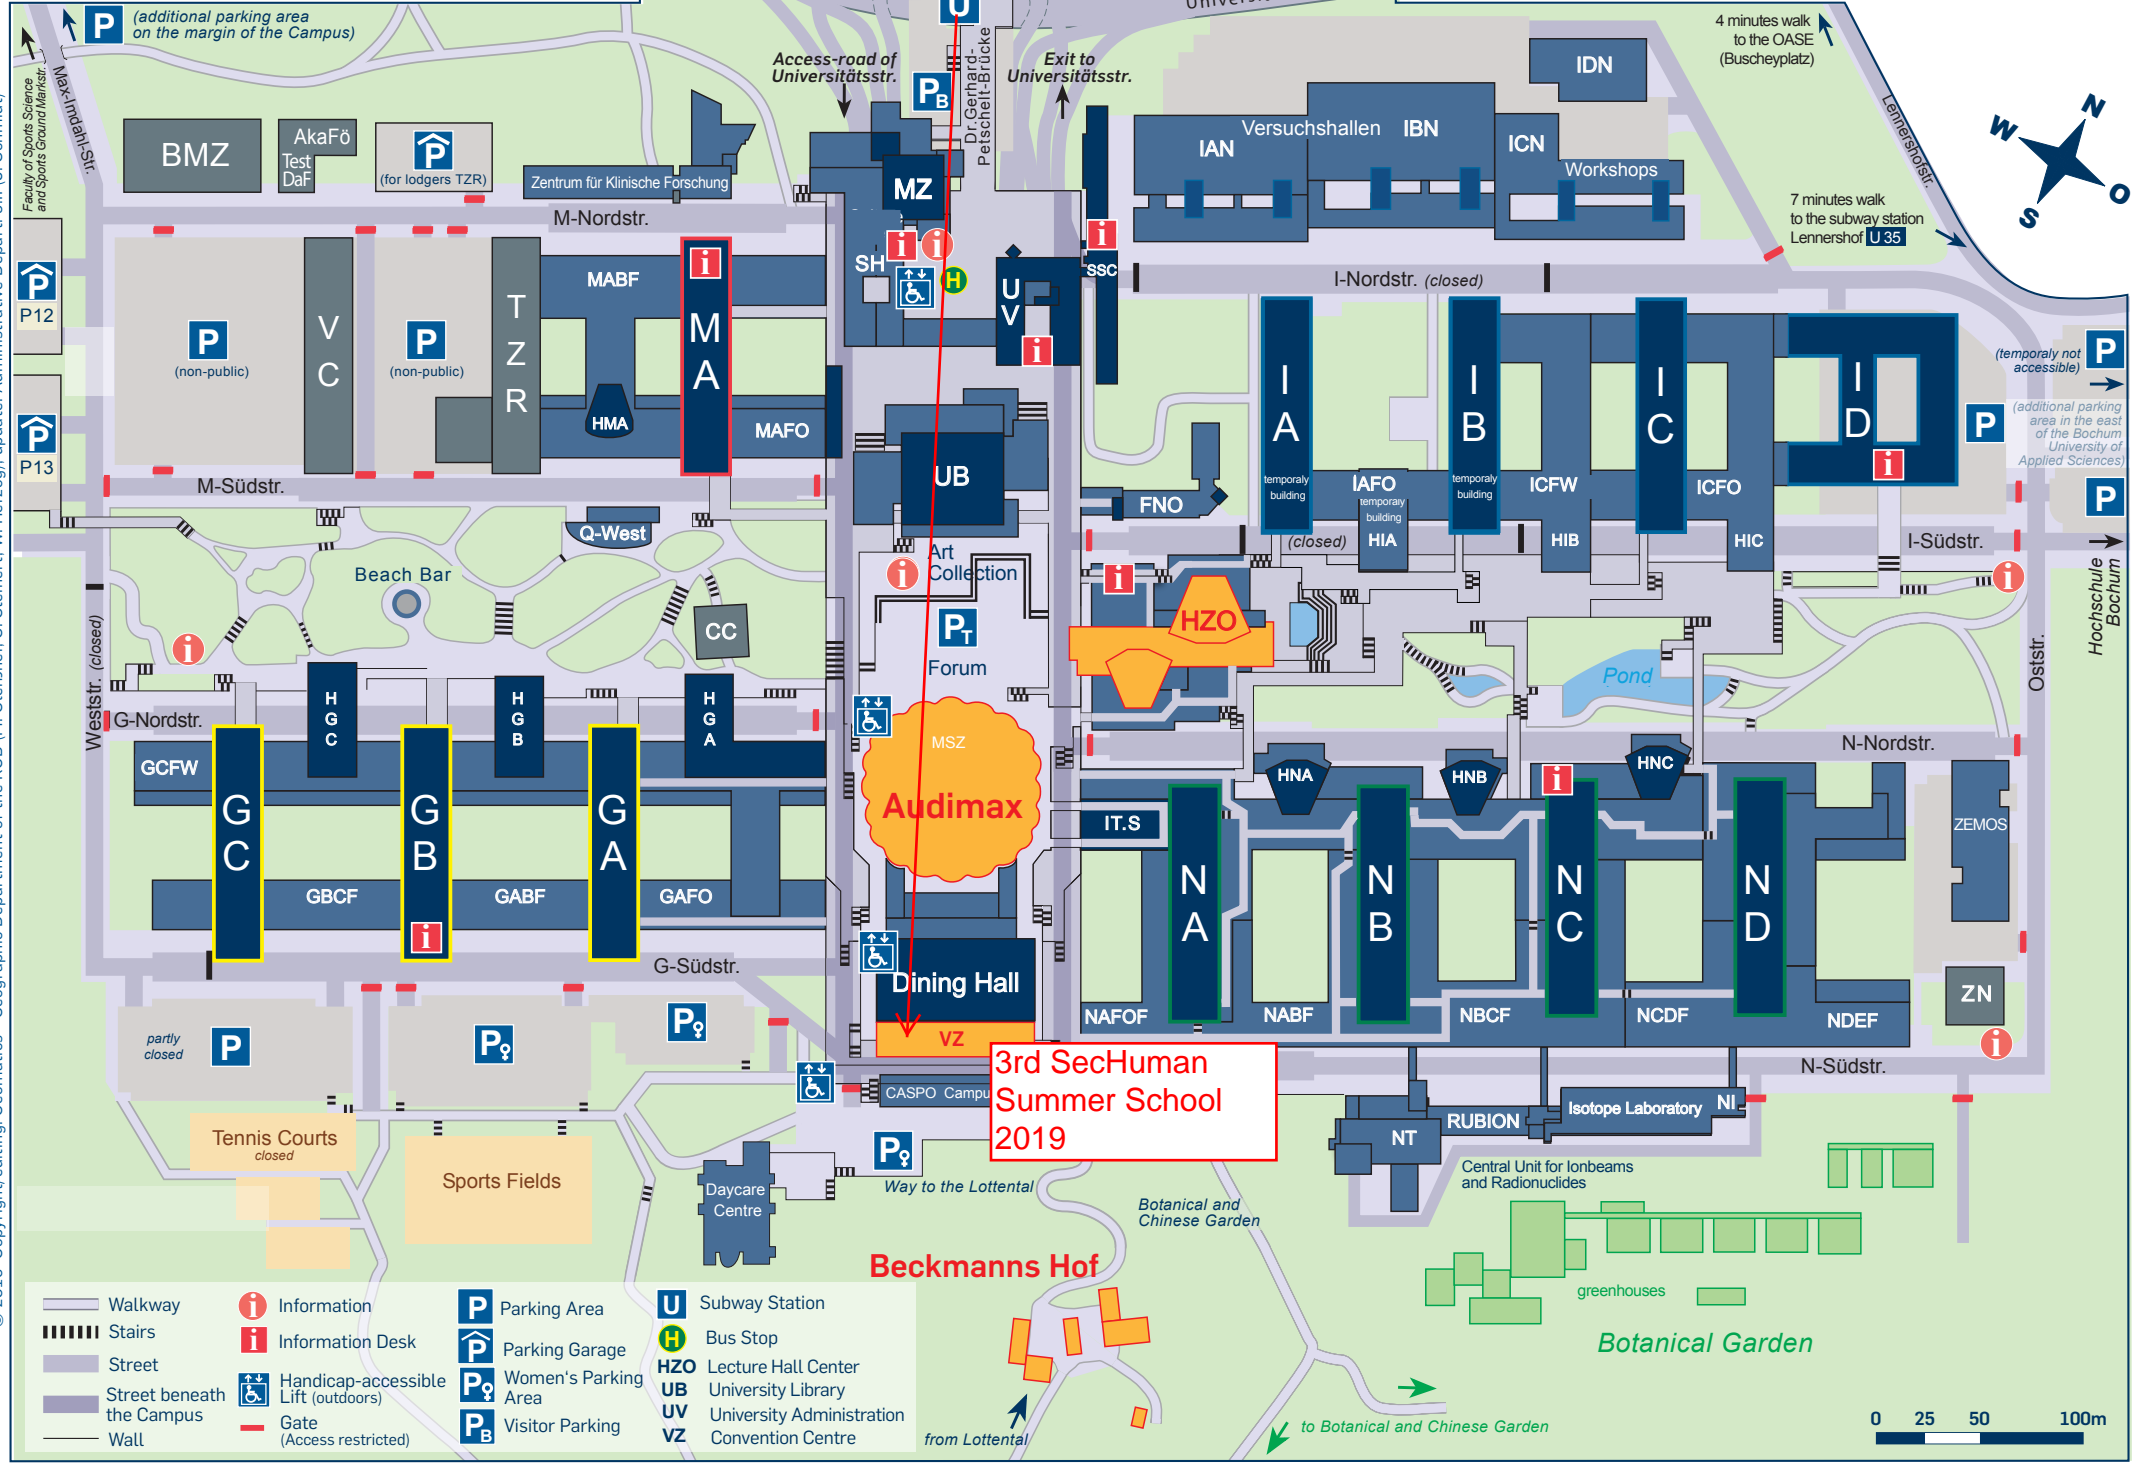

CAMPUS MAP

(Venues UNiVersaal)

© 2016 Copyright/editing: Geomatics - Geographic Department of the RUB (M. Gleißner, S. Steinert, W. Herzog); update: Administrative Depart. 5.11 (J. Schmidt)

- | | | | |
|---------------------------|-------------------------------------|----------------------|------------------------------|
| Walkway | Information | Parking Area | Subway Station |
| Stairs | Information Desk | Parking Garage | Bus Stop |
| Street | Handicap-accessible Lift (outdoors) | Women's Parking Area | HZO Lecture Hall Center |
| Street beneath the Campus | Gate (Access restricted) | Visitor Parking | UB University Library |
| Wall | | | UV University Administration |
| | | | VZ Convention Centre |

3rd SecHuman Summer School 2019

Beckmanns Hof

Audimax

from Lottental

to Botanical and Chinese Garden

0 25 50 100m

www.rub.de